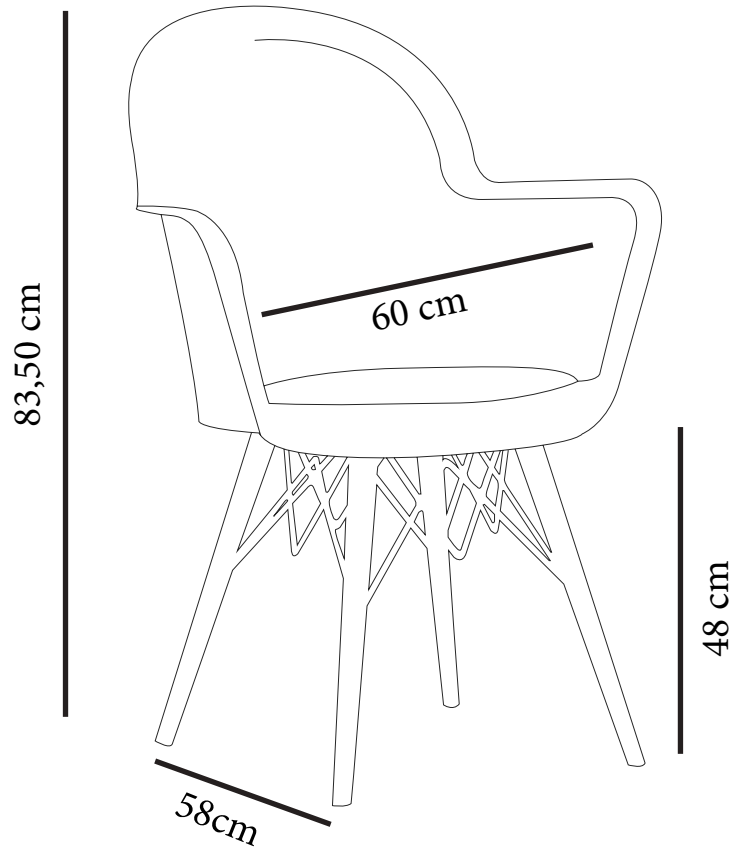

Weight

Net : 6,20 kg

Gross : 7,10 kg

Max. Payload

150 kg

Loading Info

20' DC : 252 pcs

40' DC : 504 pcs

40' HC : 592 pcs

90 cbm Truck : 680 pcs

Packing Details

4 pcs per crtn

68x68x110 cm.