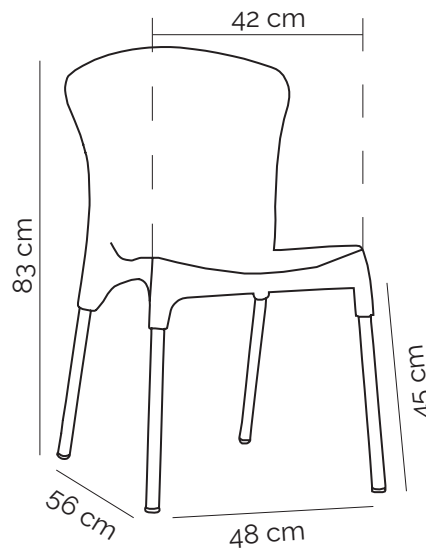

Chair **Stella**

Chair Stella

Chair Stella with UV ray resistant polypropylene shell. Colours: cream, ivory white, yellow, orange, red, light green, sax blue, wenge and black. Legs are anodized 20mm diameter aluminium tube to make the chair suitable for outdoor use. Chair Stella is light and stackable, suitable for use in public environments.

Crtn

Net : 3,05 kg

Gross : 3,60 kg

Loading Info (crtn)

20' DC : 360 pcs

40' DC : 744 pcs

40' HC : 840 pcs

90 cbm truck : 1020 pcs

Packaging Details (crtn)

6 pcs - 89x50x109 - 0,49 cbm

Stack

Net : 3,05 kg

Gross : 3,40 kg

Loading Info (stack)

20' DC : 572 pcs

40' DC : 1166 pcs

40' HC : 1272 pcs

90 cbm truck : 1560 pcs

Packaging Details (stack)

22 pcs - 98x65x210h cm - 1,34 cbm

24 pcs - 98x65x232h cm - 1,48 cbm

Colors

Ivory White
101020077

Cream
101020078